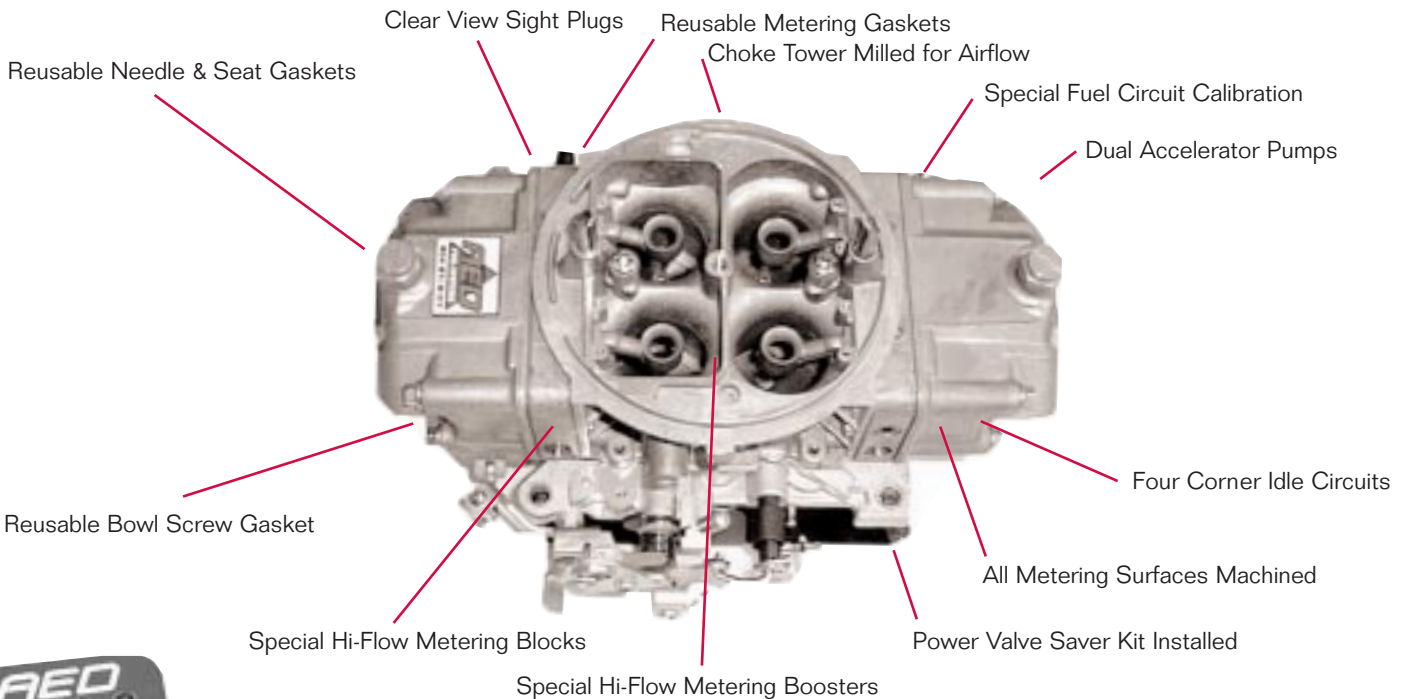

Part #	Description
750HO	750 HO Performance Carburetor
850HO	850 HO Performance Carburetor
750HOM	750 HO Fully Ported Carburetor
850HOM	850 HO Fully Ported Carburetor
1050HOM	Fully Ported 1050 Dominator
750HO-A	750 HO Alcohol Carburetor
850HO-A	850 HO Alcohol Carburetor

JET PACK AND PLATE

We offer premium quality Holley jets installed in a billet aluminum jet plate in many sizes at an unbelievable low price! Kits are available with ten different jet sizes in quantities of 4 or 8 jets per jet size. (40) or (80) Jets are installed in plate and are skin-packaged.

Part #	Description
6011	Holley #60-69 Jets and Plate (4 each)
6012	Holley #70-79 Jets and Plate (4 each)
6013	Holley #80-89 Jets and Plate (4 each)
6014	Holley #90-99 Jets and Plate (4 each)
6015	Holley #60-69 Jets and Plate (8 each)
6016	Holley #70-79 Jets and Plate (8 each)
6017	Holley #80-89 Jets and Plate (8 each)
6018	Holley #90-99 Jets and Plate (8 each)

EXCELLENT SERVICE • QUALITY CRAFTSMANSHIP • RELIABLE PARTS • DEPENDABLE SERVICE • QUALITY CRAFTSMANSHIP