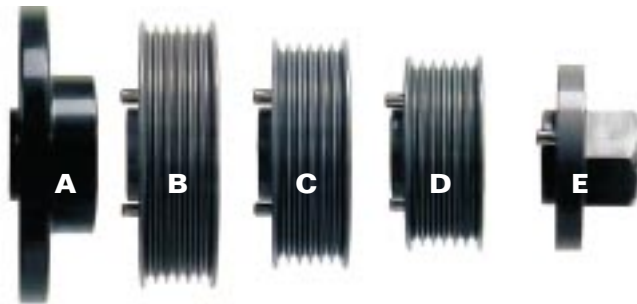

We have added a new twist to the serpentine system with the introduction of our modular systems. The crank base is bolted to the damper and now you can choose from three different diameters of crank pulleys to vary your water pump and steering pump speed. The smaller the crank pulley, the less horsepower it will

take to operate the water pump and accessories. Alignment on these pulleys is kept straight by using a pin drive system. You can stack several crank pulleys to operate different accessories. The kit includes a 1.25" hex on the retaining and cap to rotate the engine manually when needed.

**KRC 40250 Head Mount
KRC 40251 Block Mount**

Modular serpentine pulley kit that includes crank adapter, 3.5" twin groove water pump pulley, hex retaining end cap, Goodyear 6-rib belt and hardware. This kit allows you to change the crank pulley diameter to vary the speed of the water pump. Order crank drive pulleys separately, three sizes available.

KRC 40115

.200" thick crank spacer to compensate for different in standard short cast iron Chevrolet water pump and .200" longer 3/4" shaft aluminum water pumps.

KRC 40118

Same as 40115 except 3/8" thicker for front engine plate that goes between the water pump and block.